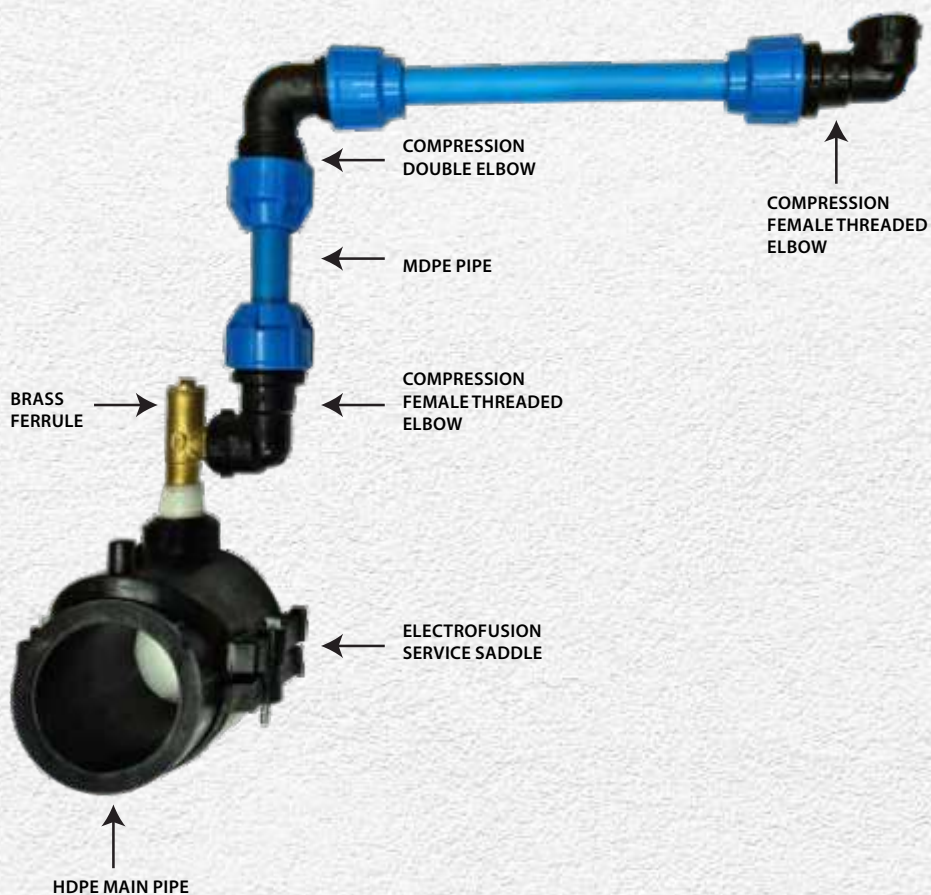

HOUSE SERVICE CONNECTION

Electro Fusion Service Saddle (Top Load)

Electro Fusion Service Saddle (With Bottom)

PP Service Saddle

PP Service Saddle With Metal Thread

Electro Fusion Elbow

Electro Fusion Coupler

Electro Fusion End Cap

Electro Fusion Unequal Tee

Electro Fusion Reducer

Electro Fusion Equal Tee

FTA (Female Thread Adaptor)
With Plastic Thread

FTA (Female Thread Adaptor)
With Metal Thread

Male Elbow With Plastic Thread

Male Elbow With Metal Thread

Female Elbow With Plastic Thread

Female Elbow With Metal Thread

Double Elbow

Coupler

Ball Valve

End Cap

MTA (Male Thread Adaptor)
With Plastic Thread